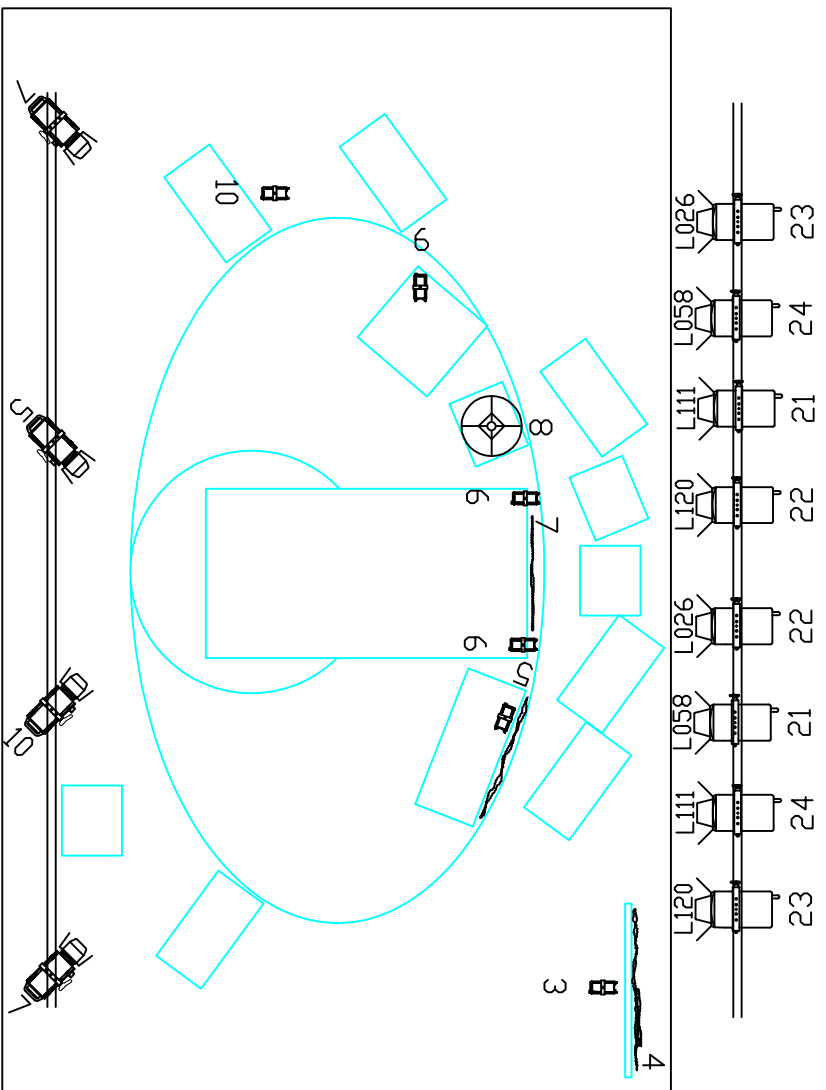

LEGEND

-  ETRAC 60D
-  SHADE-60W
-  ROPE LX
-  SOURCE 4 SD
-  IKW FRESNEL
-  650W FRESNEL

LIGHTING PLAN	
Monkey Baa Theatre For Young People	
I Am Jack	
By Susanne Genzau	
DIRECTOR: Sandra Ehrhard	
PRODUCTION MANAGER: Luke Cowling	
SET DESIGNER: Alice Leimstrom	
LIGHTING DESIGNER: Luiz Pampolha	
SCALE: NTS	DATE: 08-08-08