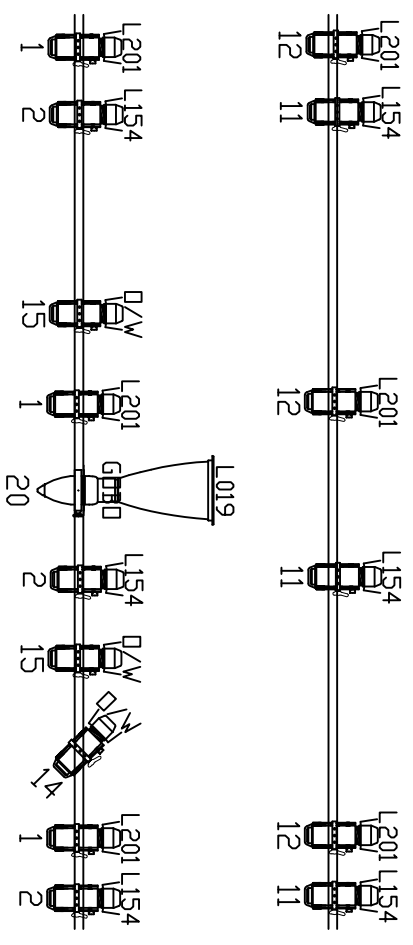

LEGEND

-  ETRAC 60D
-  SHADE-60W
-  ROPE LX
-  SOURCE 4 SD
-  IKW FRESNEL
-  650W FRESNEL

LIGHTING PLAN	
Monkey Baa Theatre For Young People	
I Am Jack	
By Susanne Genzau	
DIRECTOR: Sandra Ehrhard	
PRODUCTION MANAGER: Luke Cowling	
SET DESIGNER: Alice Leimstrom	
LIGHTING DESIGNER: Luiz Pampolha	
SCALE: NTS	DATE: 08-08-08